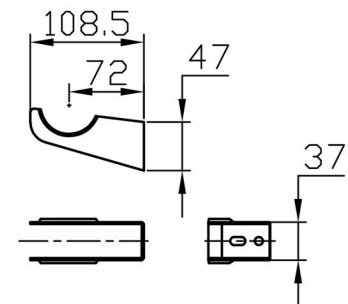

Imperia 3 Column Horizontal 450 x 1010mm. Painted

Technical Drawing

Eastbrook

Eastbrook Road, Gloucester GL4 3DB

Technical Helpline : 01452 317890

Mon - Fri / 8am - 5pm

Email : technical@eastbrookco.com