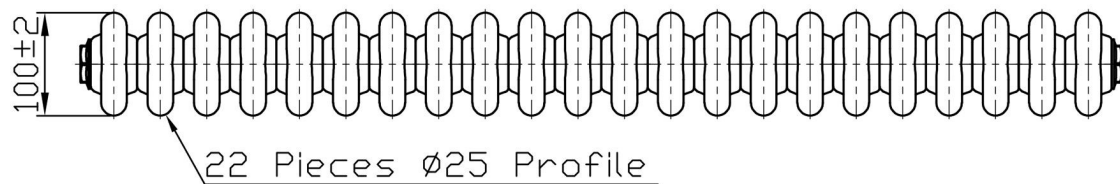

Imperia 3 Column Horizontal 450 x 1010mm. Painted

Technical Drawing

Eastbrook

Eastbrook Road, Gloucester GL4 3DB

Technical Helpline : 01452 317890

Mon - Fri / 8am - 5pm

Email : technical@eastbrookco.com