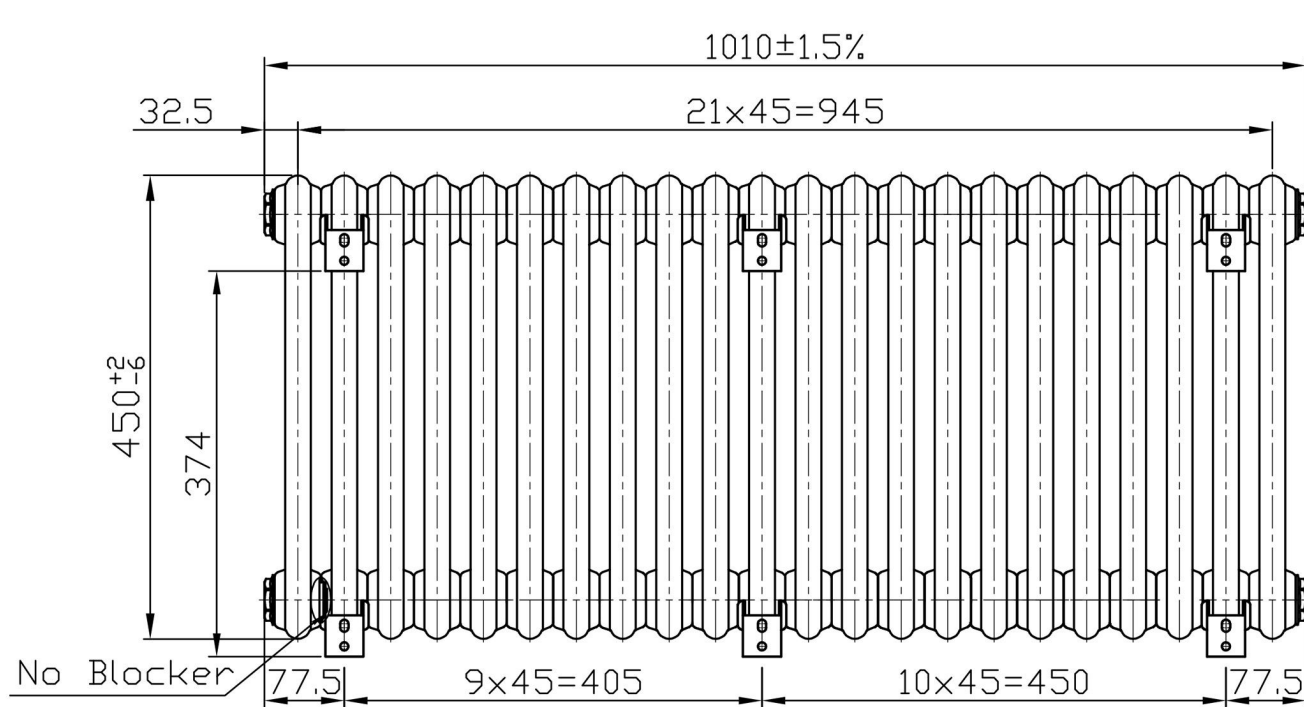

Imperia 3 Column Horizontal 450 x 1010mm. Painted

Technical Drawing

Eastbrook

Eastbrook Road, Gloucester GL4 3DB

Technical Helpline : 01452 317890

Mon - Fri / 8am - 5pm

Email : technical@eastbrookco.com